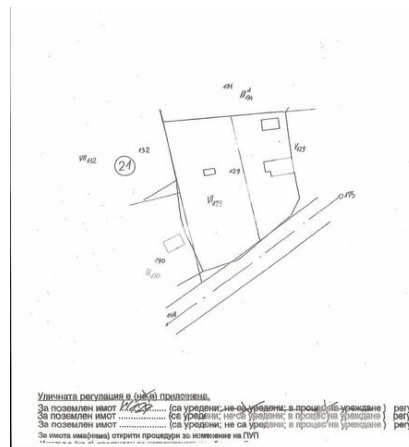

# House, Rusalya, Veliko Tarnovo Region, 100 sq.m, € 4 500 (£ 38 / \$ 52 / € 45 sq. m)

**Total size:** 100 sq.m

**Yard area:** 2130 sq.m

**Bedrooms:** 2

**Year of construction:** 1920s

**There is an above-ground parking space**

**Needs repair**

**Built-up area:** 50 sq.m

**Floors:** 2

**Construction type:** trimmer joists

**Joinery:** Wood windows

**Unfurnished**

Contact person

Yulia Marinova