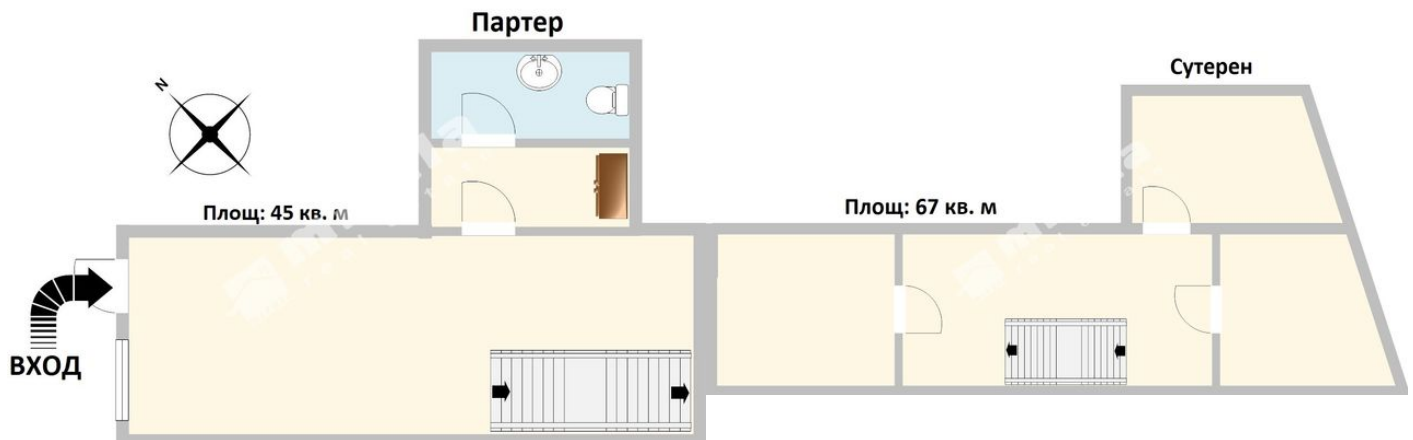

Shop, Strelbishte, city of Sofia, 108 sq.m, € 350 000 (£
2 728 / \$ 3 765 / € 3 241 sq. m)

Distance: park - 150 m, main street - 140 m, medical Center - 200 m

Total size: 108 sq.m

Floor: ground floor (ground floor)

Bathrooms: 1

Year of construction: after 2000

Joinery: PVC

Built-up area:: 108 sq.m

Floors: 6

Construction type: brick

Exposure: north-west

Contact person
Dona Doroteeva
Real Estate Agent
Phone: 0883949080