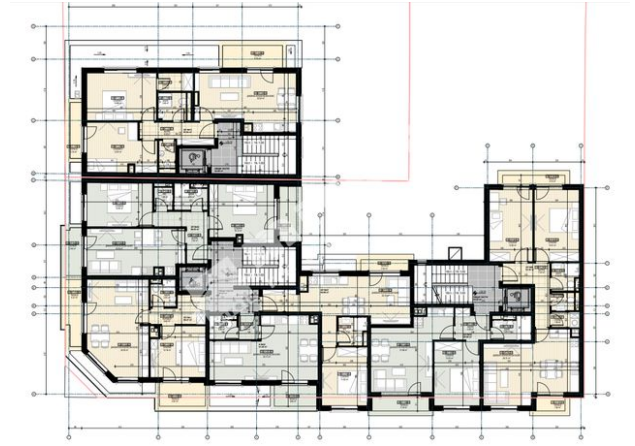

2-bedroom apartment, Center, city of Sofia, 111.87 sq.m, € 137 844 (£ 1 048 / \$ 1 391 / € 1 232 sq. m)

Apartment: 9

Entrance: B

Built-up area:: 93.3 sq.m

Floors: 8

Bathrooms: 2

Completion date: 12.2021

Joinery: PVC five-chamber casement windows

Intransitive

Building: 1

Total size: 111.87 sq.m

Floor: 6 (5th floor above ground floor)

Bedrooms: 2

Construction type: brick

Exposure: east, west

There are 2 balconies / terraces