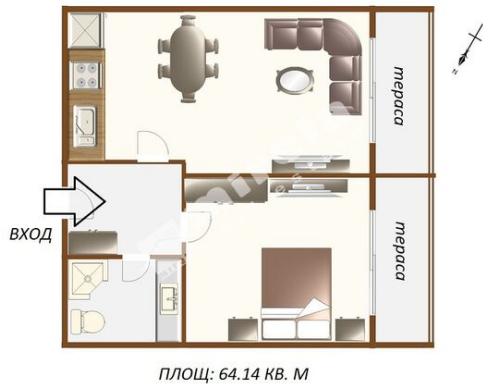

1-bedroom apartment, Sozopol, Lily Beach complex, Burgas Region, 55.82 sq.m, € 48 843 (£ 744 / \$ 988 / € 875 sq. m)

Location: Lily Beach complex

Distance: from the center of the city - 3 km, beach - 150 m

Apartment: C501

Entrance: C

Built-up area:: 49 sq.m

Floors: 5

Bathrooms: 1

Exposure: forest view

The building has an elevator

There is 1 balcony / terrace

The property has a management and maintenance fee

There is a possibility for year-round use

Building: Вилла Орхидея

Total size: 55.82 sq.m (actual size + common parts)

Floor: 5

Bedrooms: 1

Construction type: brick