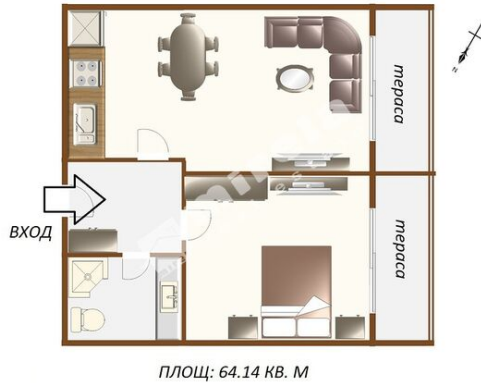

1-bedroom apartment, Sozopol, Lily Beach complex, Burgas Region, 59.39 sq.m, € 53 451 (£ 761 / \$ 1 015 / € 900 sq. m)

Location: Lily Beach complex

Distance: from the center of the city - 3 km, beach - 150 m

Apartment: C304

Entrance: C

Built-up area:: 52 sq.m

Floors: 4

Bathrooms: 1

Exposure: pool view

There is 1 balcony / terrace

Building: Вилла Орхидея

Total size: 59.39 sq.m (actual size + common parts)

Floor: 3

Bedrooms: 1

Construction type: brick

Joinery: PVC

Intransitive

Contact person

Yulia Gencheva