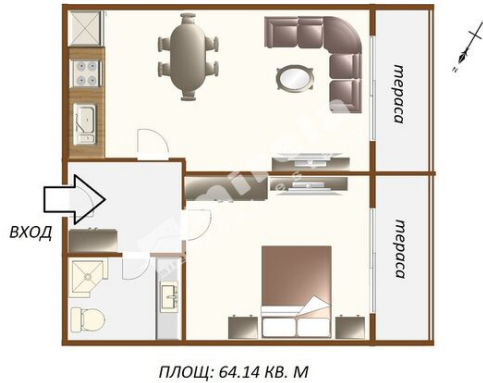

1-bedroom apartment, Sozopol, Lily Beach complex, Burgas Region, 62.69 sq.m, € 56 419 (£ 762 / \$ 1 016 / € 900 sq. m)

Location: Lily Beach complex

Distance: from the center of the city - 3 km, beach - 150 m

Apartment: C303

Entrance: C

Built-up area:: 55 sq.m

Floors: 4

Bathrooms: 1

Exposure: forest view

There is 1 balcony / terrace

Building: Вилла Орхидея

Total size: 62.69 sq.m (actual size + common parts)

Floor: 3

Bedrooms: 1

Construction type: brick

Joinery: PVC

Intransitive

Contact person

Yulia Gencheva