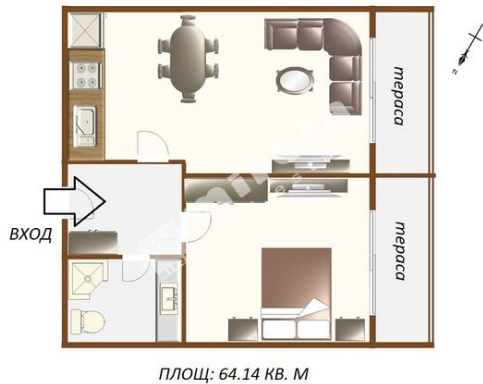

1-bedroom apartment, Sozopol, Lily Beach complex, Burgas Region, 64.46 sq.m, € 54 790 (£ 724 / \$ 966 / € 850 sq. m)

Location: Lily Beach complex

Distance: from the center of the city - 3 km, beach - 150 m

Apartment: C104

Entrance: C

Built-up area:: 56 sq.m

Floors: 4

Bathrooms: 1

Exposure: pool view

There is 1 balcony / terrace

Building: Вилла Орхидея

Total size: 64.46 sq.m (actual size + common parts)

Floor: 1

Bedrooms: 1

Construction type: brick

Joinery: PVC

Intransitive

Contact person
Yulia Gencheva
Sales Director
Phone: 0883948516