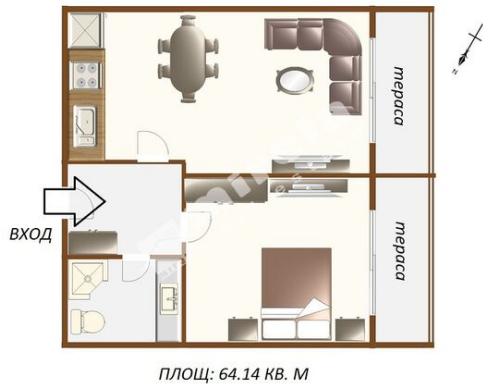

# 1-bedroom apartment, Sozopol, Lily Beach complex, Burgas Region, 57.2 sq.m, € 52 911 (£ 783 / \$ 1 044 / € 925 sq. m)

**Location:** Lily Beach complex

**Distance:** from the center of the city - 3 km, beach - 150 m

**Apartment:** B409

**Entrance:** B

**Built-up area:** 50 sq.m

**Floors:** 4

**Bathrooms:** 1

**Exposure:** pool view

**There is 1 balcony / terrace**

**Building:** Вилла Бианка

**Total size:** 57.2 sq.m (actual size + common parts)

**Floor:** 4

**Bedrooms:** 1

**Construction type:** brick

**Joinery:** PVC

**Intransitive**

Contact person

Yulia Gencheva