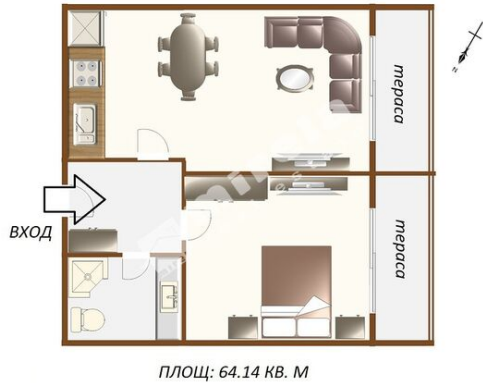

1-bedroom apartment, Sozopol, Lily Beach complex, Burgas Region, 58.39 sq.m, € 54 007 (£ 783 / \$ 1 044 / € 925 sq. m)

Location: Lily Beach complex

Distance: from the center of the city - 3 km, beach - 150 m

Apartment: B401

Entrance: B

Built-up area:: 51 sq.m

Floors: 4

Bathrooms: 1

Exposure: pool view

There is 1 balcony / terrace

Building: Вилла Бианка

Total size: 58.39 sq.m (actual size + common parts)

Floor: 4

Bedrooms: 1

Construction type: brick

Joinery: PVC

Intransitive

Contact person
Yulia Gencheva
Sales Director
Phone: 0883948516