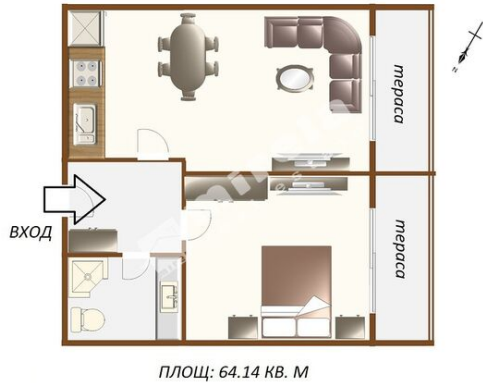

1-bedroom apartment, Sozopol, Lily Beach complex, Burgas Region, 57.16 sq.m, € 57 155 (£ 851 / \$ 1 129 / € 1 000 sq. m)

Location: Lily Beach complex

Distance: from the center of the city - 3 km, beach - 150 m

Apartment: B307

Entrance: B

Built-up area:: 50 sq.m

Floors: 4

Bathrooms: 1

Exposure: seaview

There is 1 balcony / terrace

Building: Вилла Бианка

Total size: 57.16 sq.m (actual size + common parts)

Floor: 3

Bedrooms: 1

Construction type: brick

Joinery: PVC

Intransitive

Contact person

Yulia Gencheva