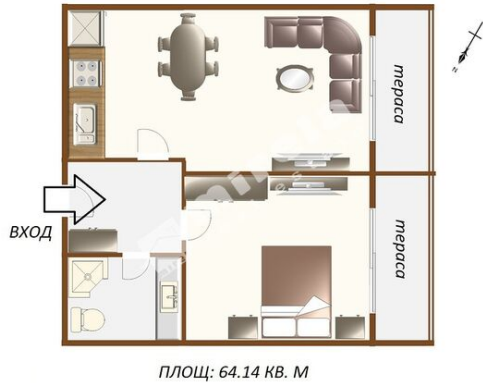

1-bedroom apartment, Sozopol, Lily Beach complex, Burgas Region, 57.16 sq.m, € 51 440 (£ 762 / \$ 1 016 / € 900 sq. m)

Location: Lily Beach complex

Distance: from the center of the city - 3 km, beach - 150 m

Apartment: B210

Entrance: B

Built-up area:: 50 sq.m

Floors: 4

Bathrooms: 1

Exposure: pool view

There is 1 balcony / terrace

Building: Вилла Бианка

Total size: 57.16 sq.m (actual size + common parts)

Floor: 2

Bedrooms: 1

Construction type: brick

Joinery: PVC

Intransitive

Contact person

Yulia Gencheva