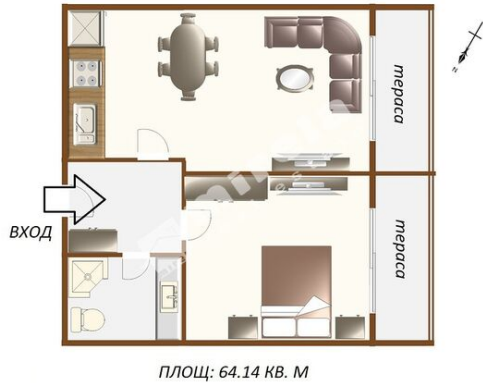

1-bedroom apartment, Sozopol, Lily Beach complex, Burgas Region, 57.16 sq.m, € 51 440 (£ 761 / \$ 1 015 / € 900 sq. m)

Location: Lily Beach complex

Distance: from the center of the city - 3 km, beach - 150 m

Apartment: B202

Entrance: B

Built-up area:: 50 sq.m

Floors: 4

Bathrooms: 1

Exposure: pool view

There is 1 balcony / terrace

Building: Вилла Бианка

Total size: 57.16 sq.m (actual size + common parts)

Floor: 2

Bedrooms: 1

Construction type: brick

Joinery: PVC

Intransitive

Contact person

Yulia Gencheva