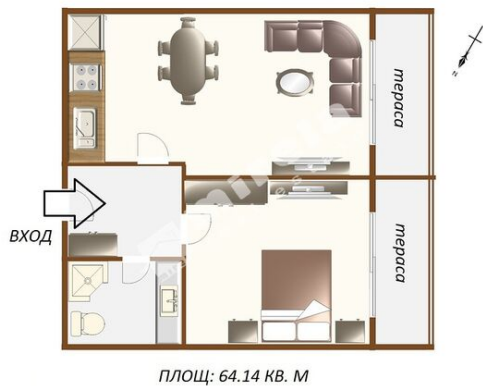

1-bedroom apartment, Sozopol, Lily Beach complex, Burgas Region, 59.69 sq.m, € 50 733 (£ 724 / \$ 959 / € 850 sq. m)

Location: Lily Beach complex

Distance: from the center of the city - 3 km, beach - 150 m

Apartment: B107

Entrance: B

Built-up area: 52 sq.m

Floors: 4

Bathrooms: 1

Exposure: landscaped yard view

There is 1 balcony / terrace

Building: Вилла Бианка

Total size: 59.69 sq.m (actual size + common parts)

Floor: 1

Bedrooms: 1

Construction type: brick

Joinery: PVC

Intransitive

Contact person
Yulia Gencheva
Sales Director
Phone: 0883948516