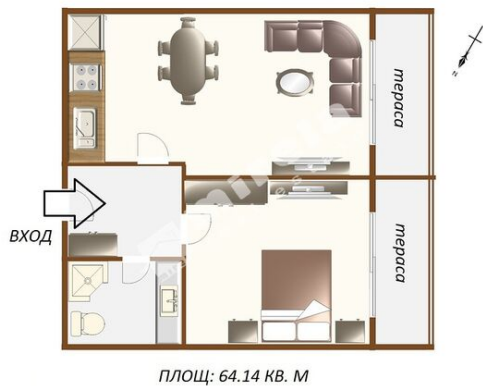

# 1-bedroom apartment, Sozopol, Lily Beach complex, Burgas Region, 74.89 sq.m, € 63 658 (£ 723 / \$ 960 / € 850 sq. m)

**Location:** Lily Beach complex

**Distance:** from the center of the city - 3 km, beach - 150 m

**Apartment:** B101

**Entrance:** B

**Built-up area::** 65 sq.m

**Floors:** 4

**Bathrooms:** 1

**Exposure:** pool view

**There is 1 balcony / terrace**

**Building:** Вилла Бианка

**Total size:** 74.89 sq.m (actual size + common parts)

**Floor:** 1

**Bedrooms:** 1

**Construction type:** brick

**Joinery:** PVC

**Intransitive**

Contact person  
Yulia Gencheva  
Sales Director  
Phone: 0883948516