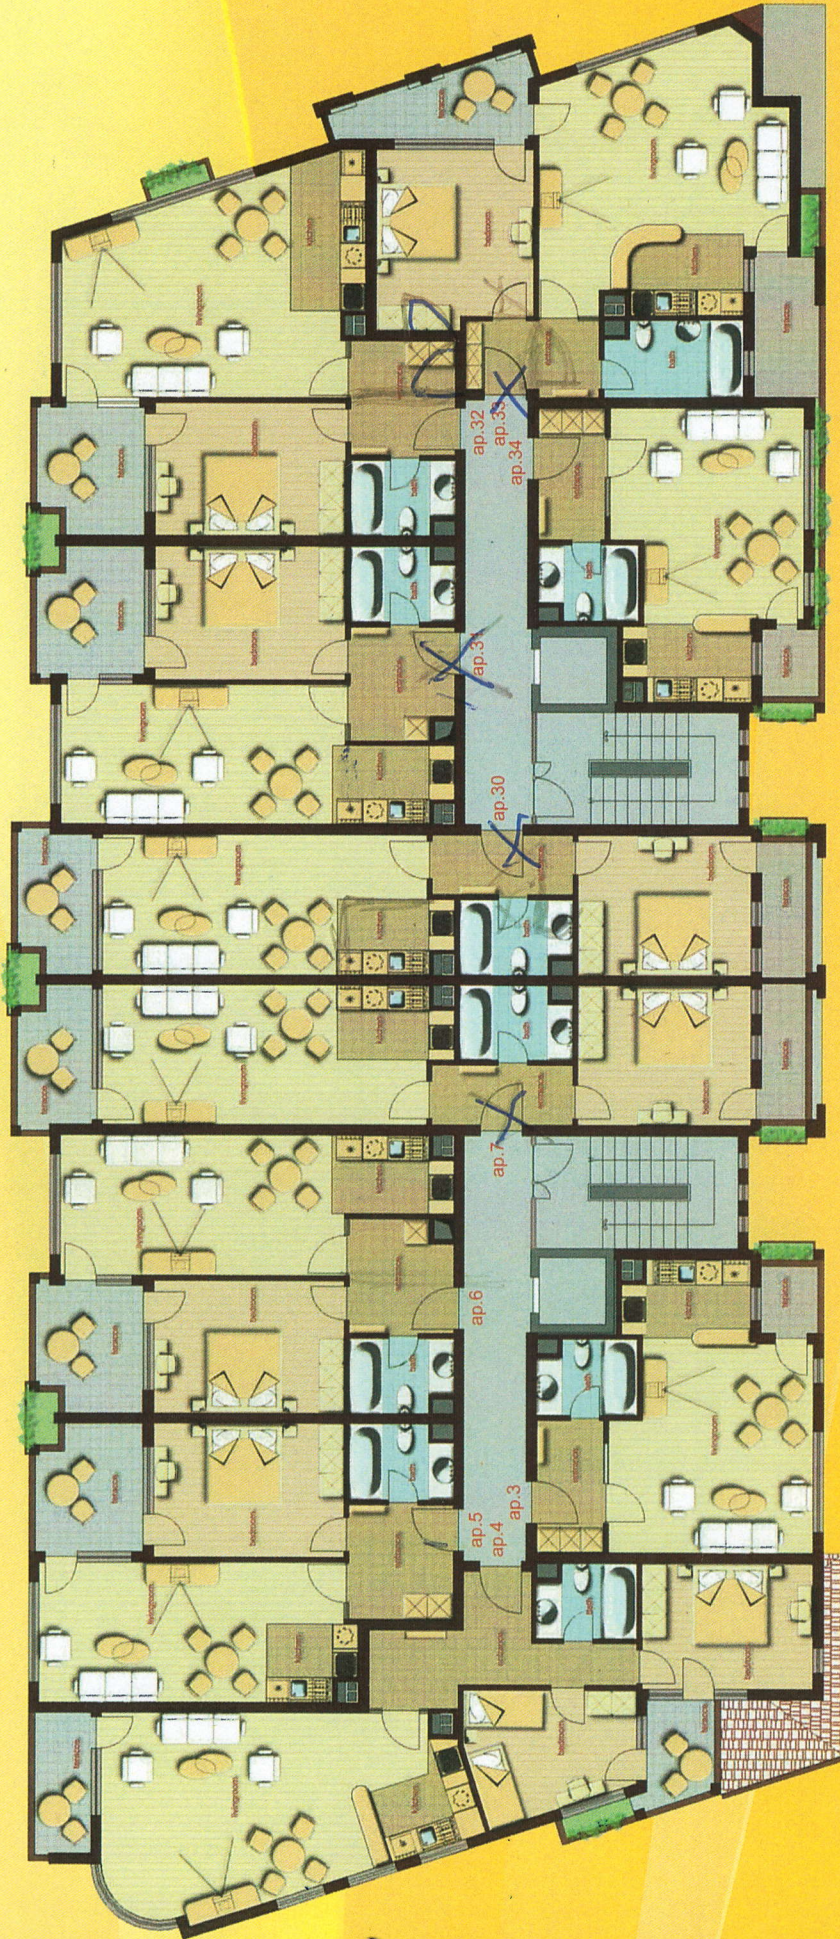

South Reach

2nd floor

app. №	hotel No	type	view	living area sq.m.	common parts sq. m.	total area sq. m.
3	C201	Studio	park	47.40	5.78	53.18
4	C203	3-rooms	sea, pool	102.00	12.22	114.22
5	C205	2-rooms	sea, pool	66.40	7.94	74.34
6	C207	2-rooms	park, pool	69.20	8.11	77.31
7	C209	2-rooms	park, pool	71.00	8.45	79.45
30	C202	2-rooms	park, pool	71.00	8.45	79.45
31	C204	2-rooms	park	69.20	8.28	77.48
32	C206	2-rooms	park	79.00	9.40	88.40
33	C208	2-rooms	park	86.50	10.66	97.16
34	C210	Studio	park	47.40	5.78	53.18